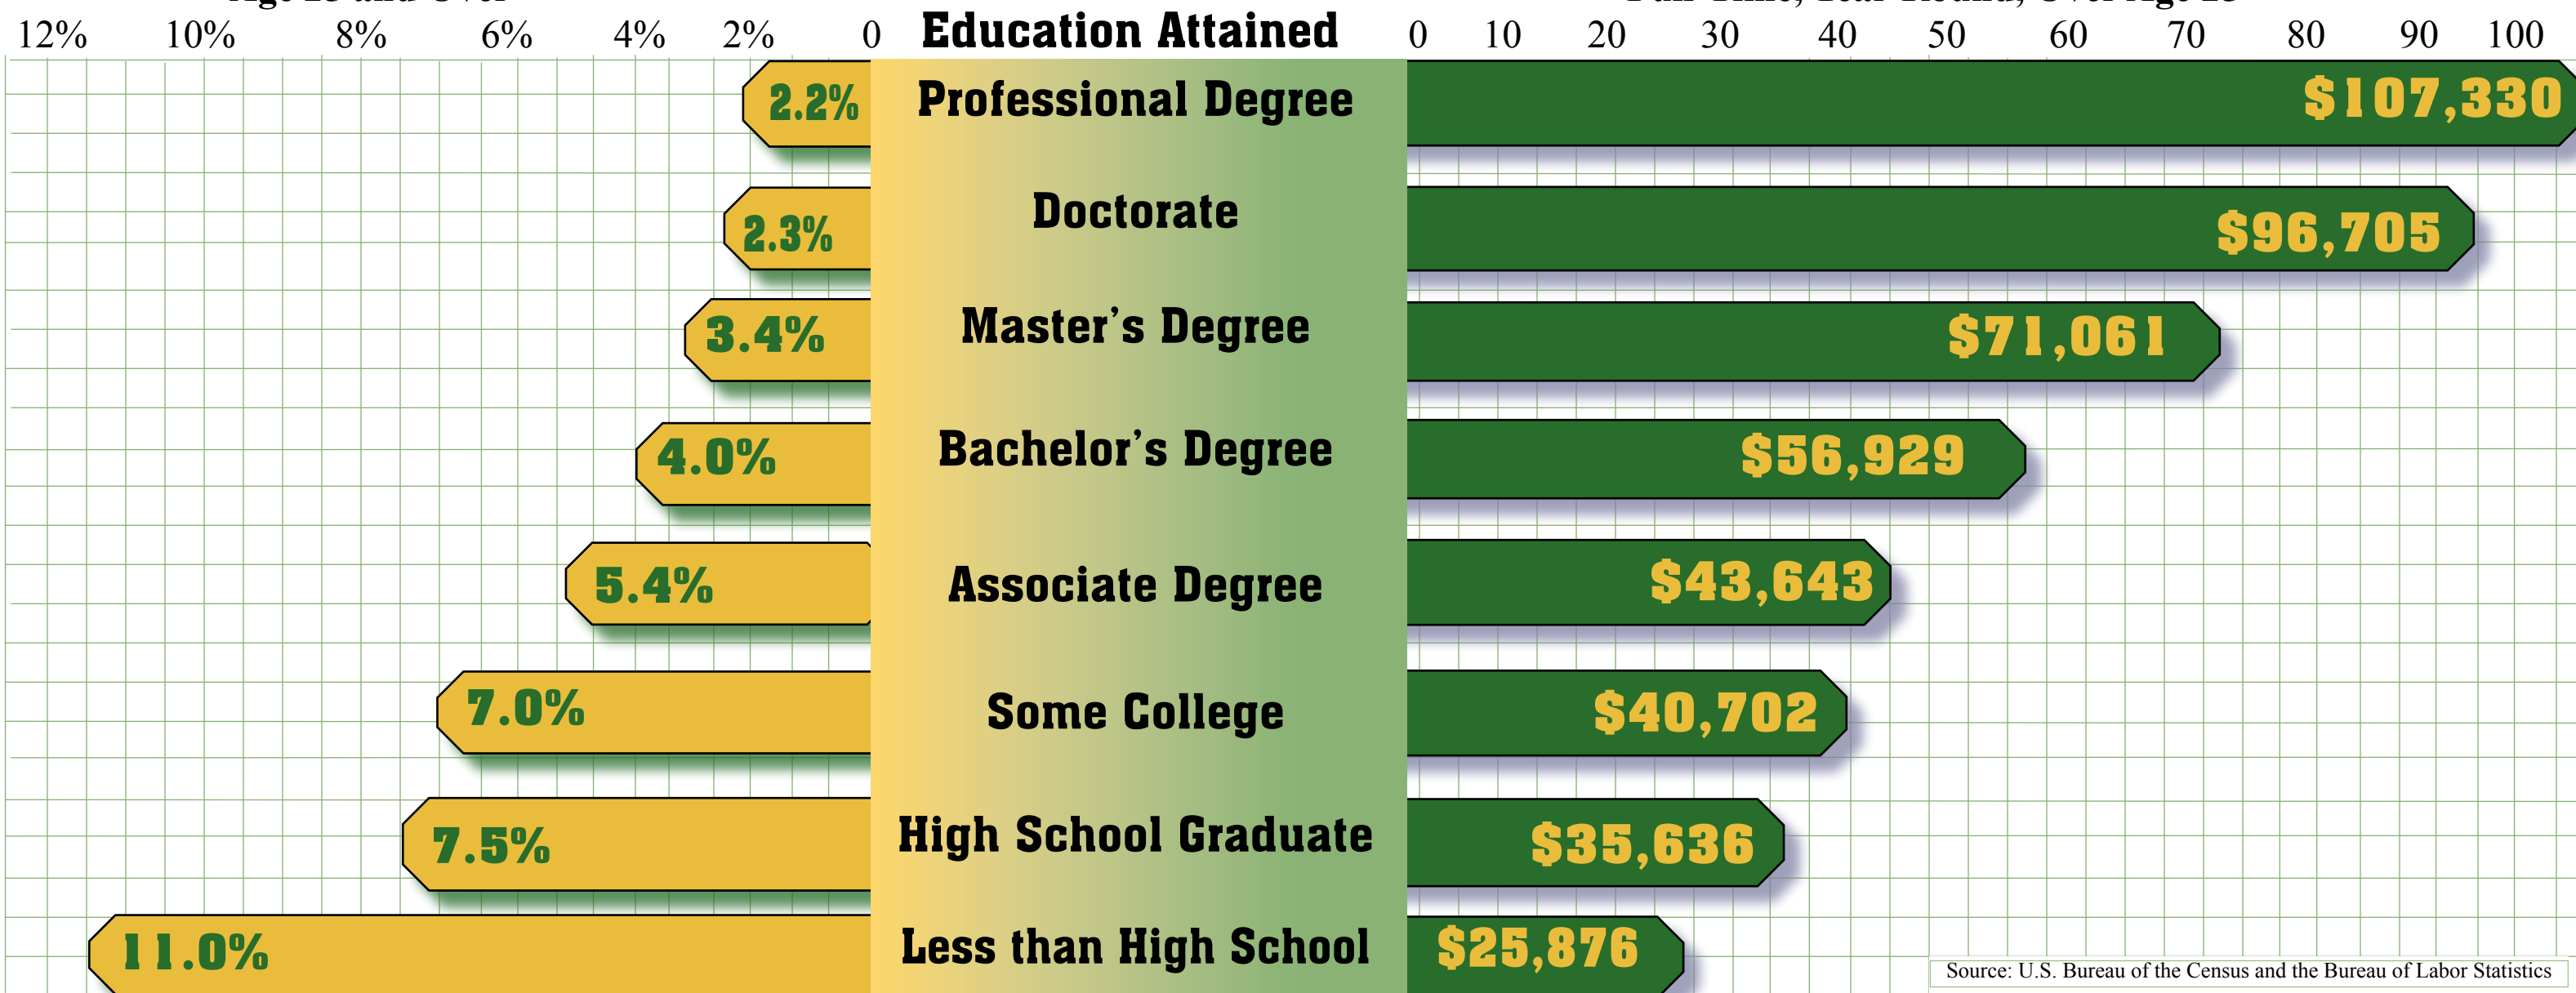

Think you don't need an Education?

Unemployment Rate 2013

Age 25 and Over

12% 10% 8% 6% 4% 2% 0

Median Earnings 2012

Full-Time, Year-Round, Over Age 25

0 10 20 30 40 50 60 70 80 90 100

Source: U.S. Bureau of the Census and the Bureau of Labor Statistics